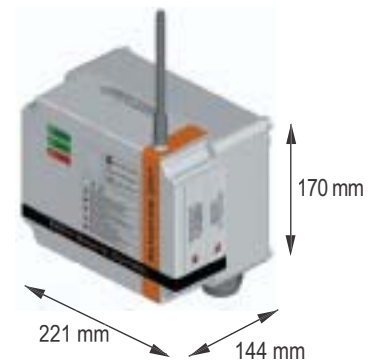

## Technical specifications

Operational temperature	-25°C / +70°C
Degree of protection	IP 55
Antenna	External
Dipole antenna range	200 m max in open field
Ground Plane antenna range	300 m max in open field
Relays	250 Vac / 10A
Safety category	3 (EN 954-1), 4 (EN 954-1 stop function)
Markings and conformity	CE 2004/108/CE, 1999/5/CE, 2006/95/CE

## Overall dimensions