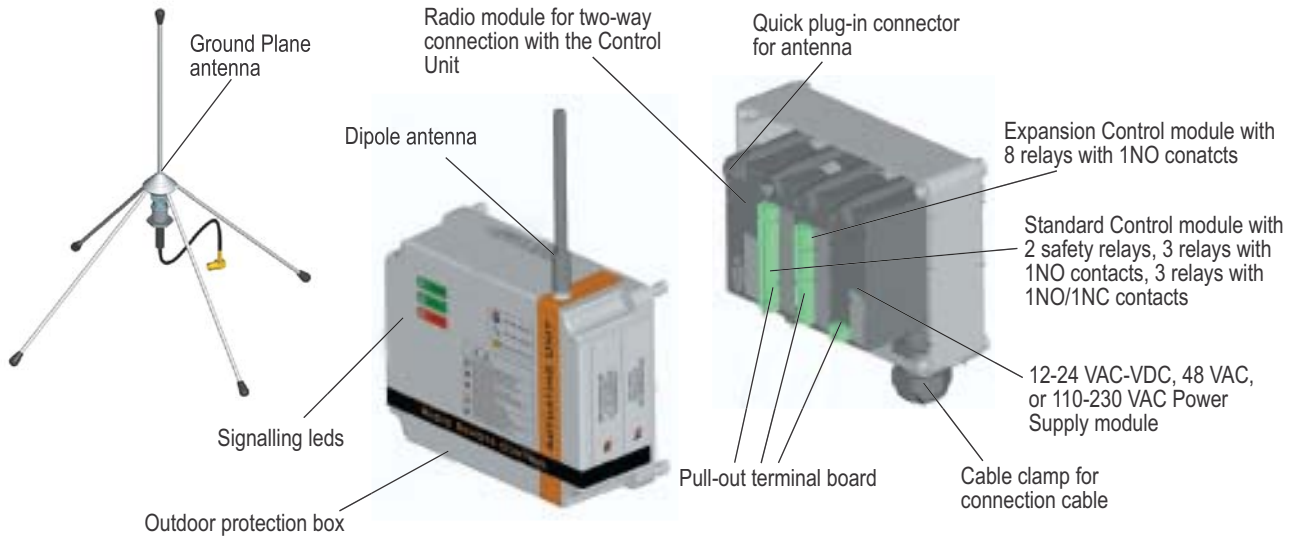

## Technical specifications

Operational temperature	-25°C / +70°C
Degree of protection	IP 55
Antenna	External
Dipole antenna range	200 m max in open field
Ground Plane antenna range	300 m max in open field
Relays	250 Vac / 10A
Safety category	3 (EN 954-1), 4 (EN 954-1 stop function)
Markings and conformity	CE 2004/108/CE, 1999/5/CE, 2006/95/CE

## Product features

- Up to 8 Expansion Control modules can be put together adding up to 62 relays.
- Dipole and Ground Plane external antennas available.
- Antenna wiring length: 2.5 - 5 - 10 - 15 or 20 m.
- Matching of the Control Unit actuators via software.